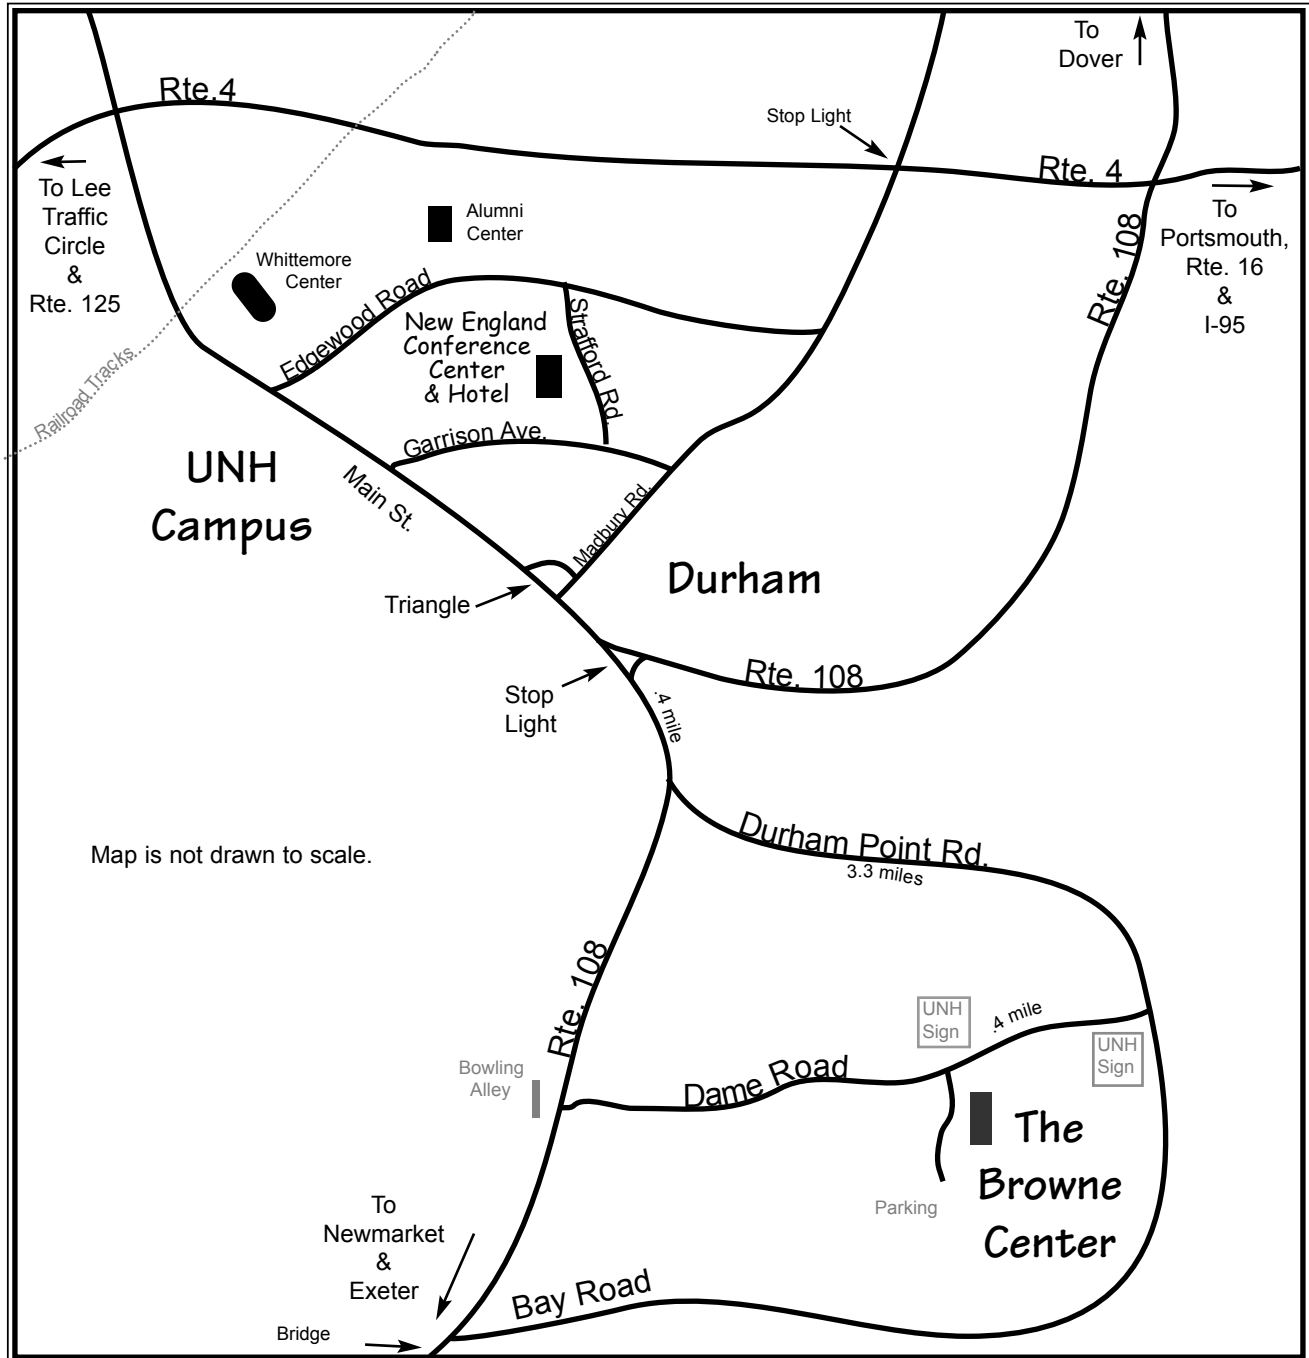

From Durham Point Road

Follow Durham Point Road for 3.3 miles. Dame Road is on the right as well as a green University of New Hampshire Browne Center sign. Turn right and travel .4 miles on Dame Road, which turns to gravel after 30 feet of pavement. On the right you will see a blue Browne Center sign, turn left and travel to the end of the small gravel road. Continue past the building to our visitor parking lot. You have found us!!!

From the Browne Center to the New England Center.

Take Durham Point Road to Route 108. Turn right and continue to the stop light and turn left. Turn right onto Madbury Road, left immediately onto Petty Lane, and right onto Main Street. Continue to Edgewood Road and turn right on Strafford Road. The New England Center is on your right.