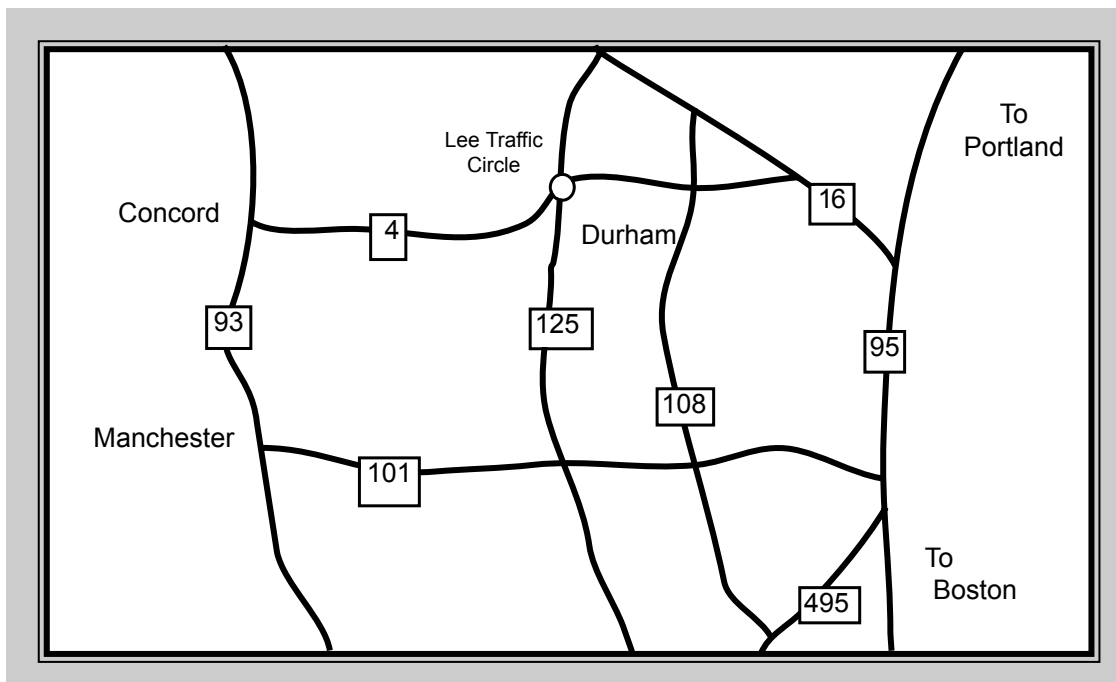

Directions to **The Browne Center**

From the South – Boston

Follow Interstate 95 North to Exit 4, Spaulding Turnpike/NH Lakes and White Mountain/Route 4 & 16. Remain on the Spaulding Turnpike for 5 miles to Exit 6W. Take Route 4 west to Durham for approximately 4.5 miles and take the first exit to Durham, Route 108 South. Follow 108 South 1 mile to Durham. At the stoplight, turn left remaining on Route 108 for .4 miles and turn left onto Durham Point Road.

From the North – Maine Points

Follow Interstate 95 South to Exit 5 onto the Spaulding Turnpike to Durham and Dover. Remain on the Spaulding Turnpike for 5 miles to Exit 6W. Take Route 4 West to Durham for approximately 4.5 miles and take the first exit to Durham, Route, 108 South. Follow 108 South 1 mile to Durham. At the stoplight, turn left remaining on Route 108 for .4 miles and turn left again onto Durham Point Road.

From the West – Vermont and New Hampshire Points

From Vermont – Follow Interstate 89 to Interstate 93 in Concord. Go north on Interstate 93 to Routes 393 & 4 (to Portsmouth & Coast) Follow Route 4 East to the Lee Traffic Circle. *

From Derry or Nashua – Follow Route 102 North to Route 101 East to Route 125 North. Go north on Route 125 to the Lee Traffic Circle.*

From Manchester – Follow Route 101 East to Route 125 North. Go north on Route 125 to the Lee Traffic Circle.*